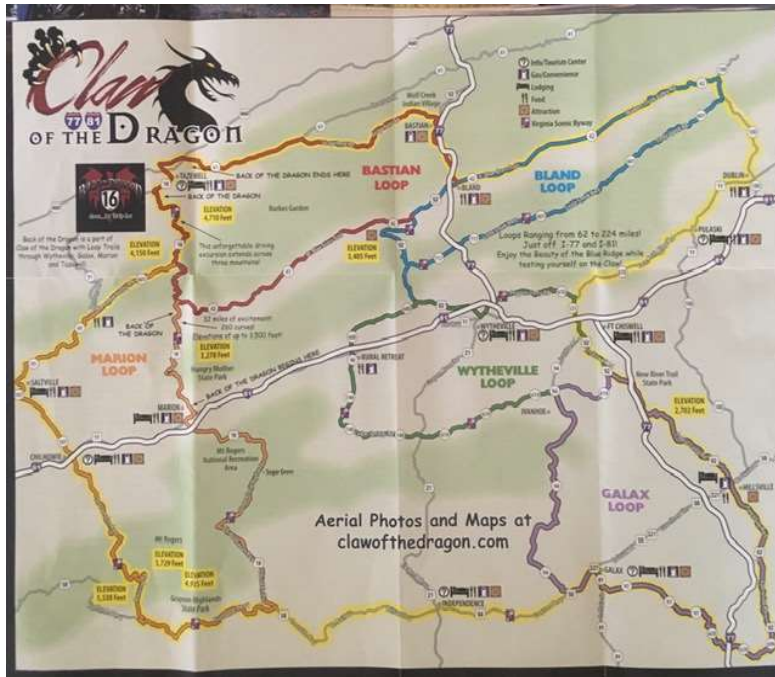

Hello Biker and Rider,

Eastern Deaf Bikers will have Claw of the Dragon trip from July 22st to July 25th.

**Arrival on Tuesday, July 21st in Wytheville, VA
Last day is Sunday, July 26th.**

Option for staying at motel or campground (tent or cabin)

From Wednesday, July 22nd to Saturday, July 25th

**Meet at Black Bear Harley Davidson
430 Lithia Rd
Wytheville, VA 24382**

**Get together at 9:00 am
Leave at 9:30 am for trip**

Tuesday, July 21st for going to Wytheville, VA

**Sheetz # 519
6050 Buckeystown Pike
Frederick, MD 21704**

Meet at 9 am and leave at 9:30 am

Any questions, contact Eric Mansfield Ericpilot4@gmail.com

Ride to Live, Live to Ride!

Hosted by Eastern Deaf Bikers